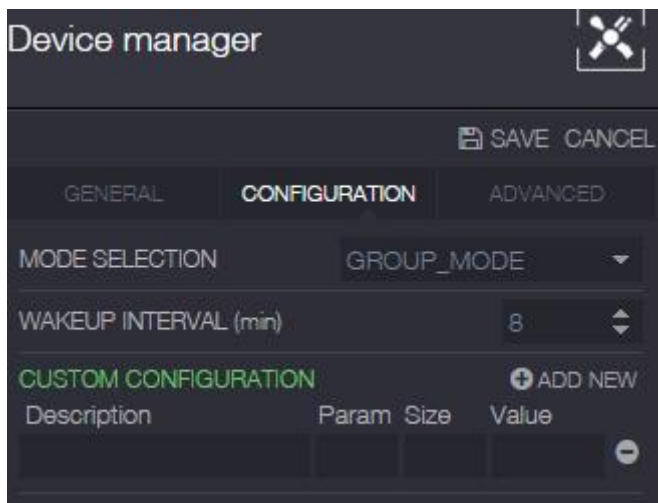

The panic button in "Device List"

Configuration tab of the panic button

The content of the rule